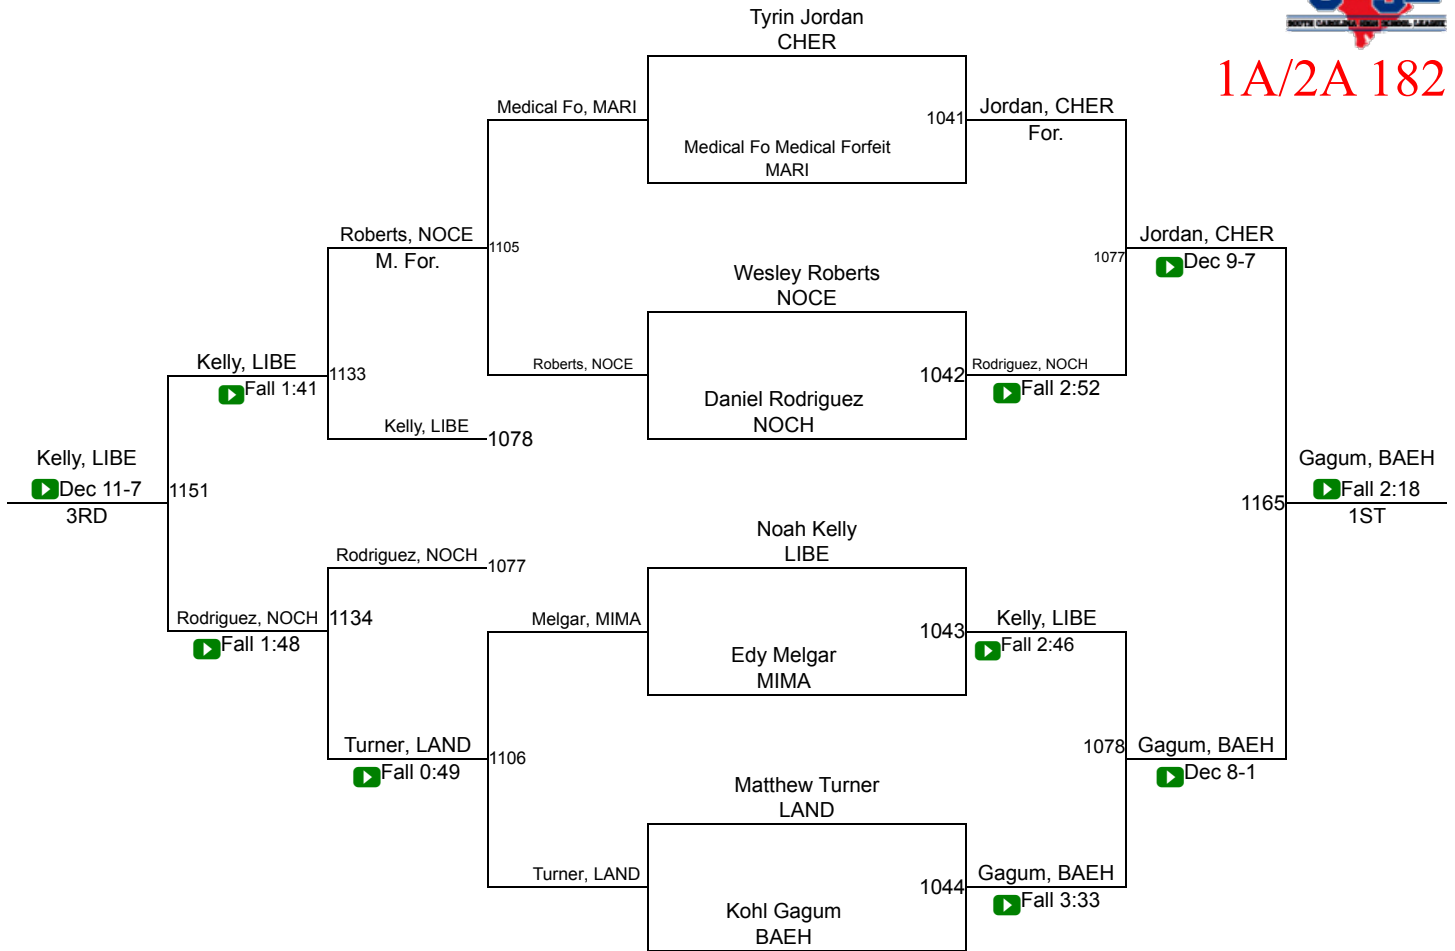

SCHSL State Championships

1A/2A 160

SCHSL State Championships

1A/2A 170

SCHSL State Championships

1A/2A 182

SCHSL State Championships

1A/2A 195