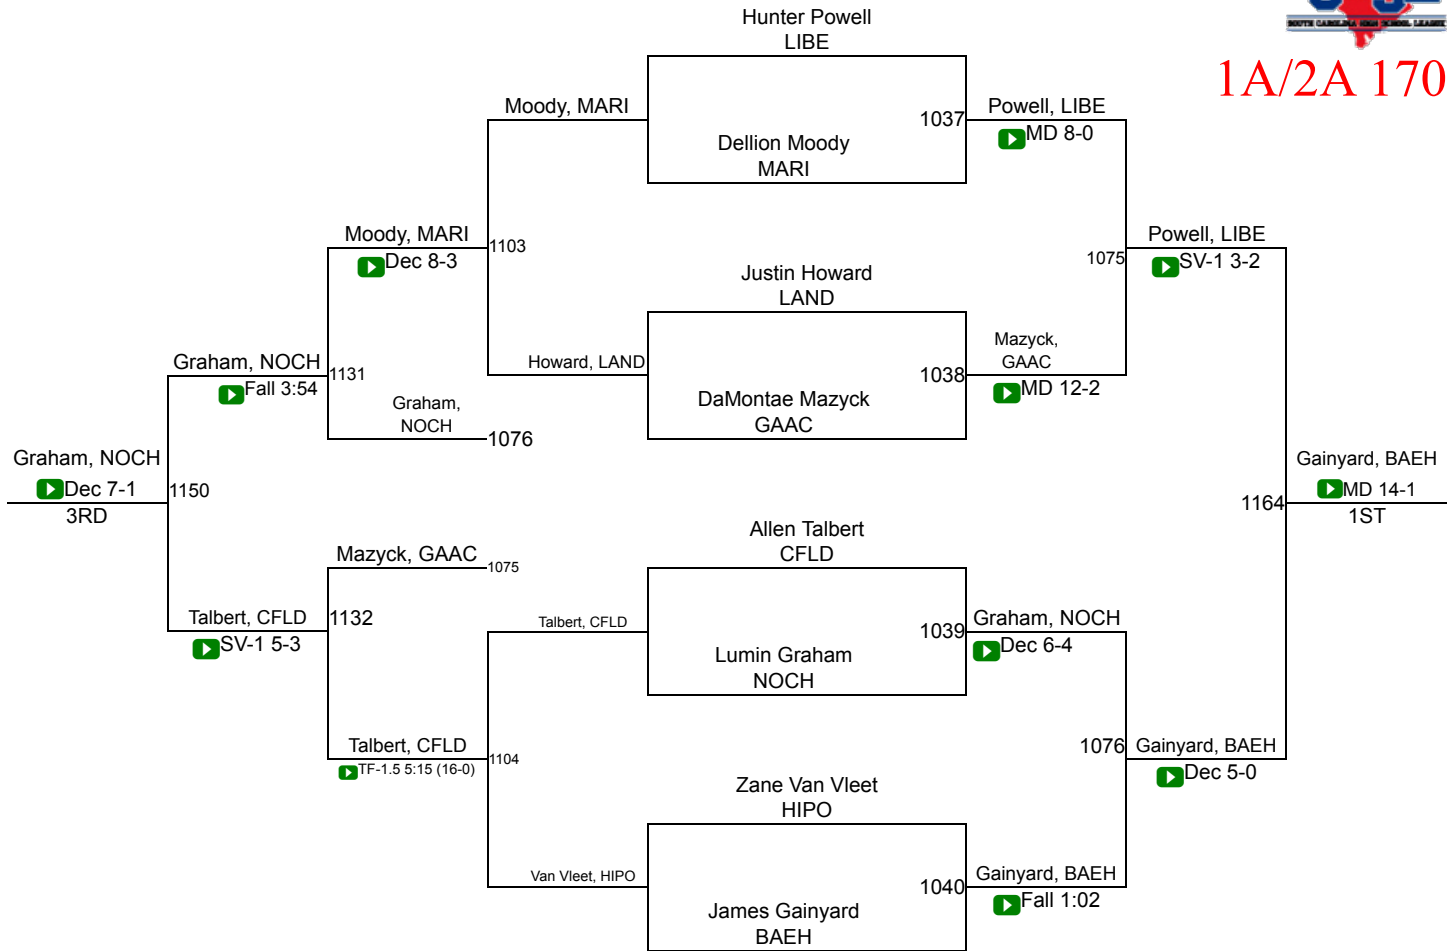

SCHSL State Championships

1A/2A 160

SCHSL State Championships

1A/2A 170

SCHSL State Championships

1A/2A 182

SCHSL State Championships

1A/2A 195